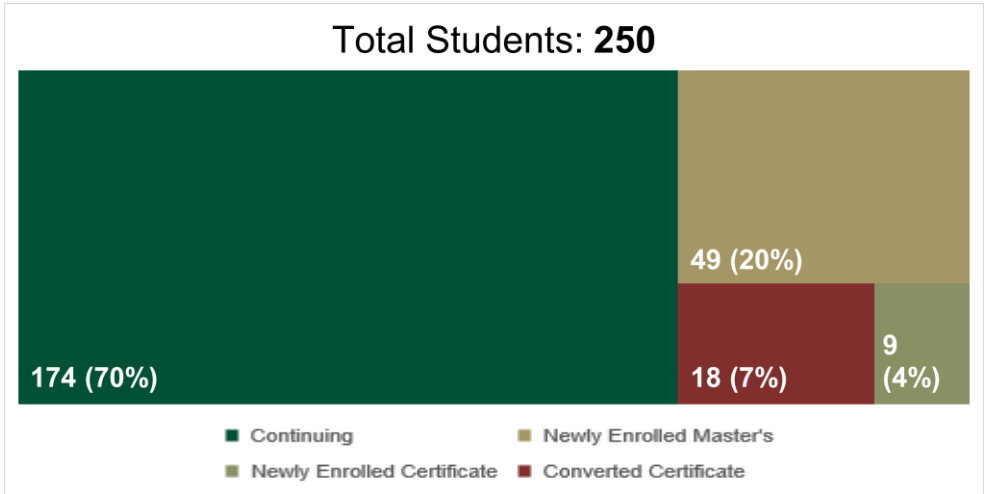

# Data Science & Business Analytics: Spring 2023

Admission Rate: **47%**  
 Average Age: **25**  
 Certificate Conversion Rate: **4%**  
 International Students: **37%**  
 Average GRE Quantitative: **162/170**  
 Average GRE Verbal: **151/170**  
 Average TOEFL: **98/120**  
 Average IELTS: **7/9**  
 Average Duolingo: **125/160**  
 Average GPA: **3.2/4**