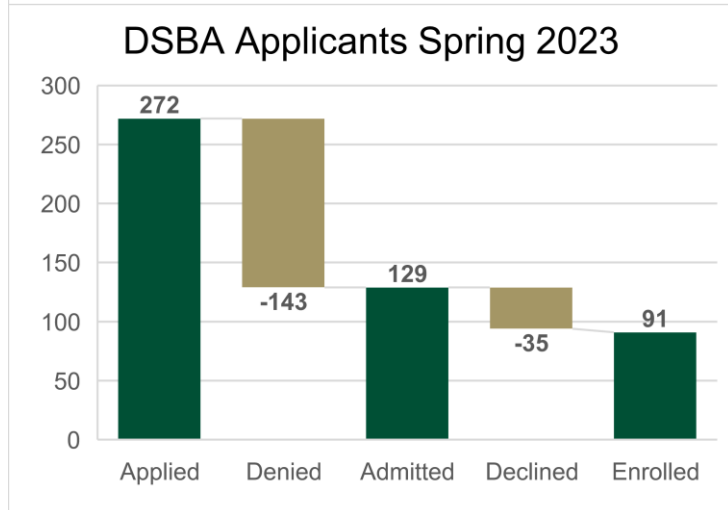

# Data Science & Business Analytics: Spring 2023

Admission Rate: **47%**  
 Average Age: **25**  
 Certificate Conversion Rate: **4%**  
 International Students: **37%**  
 Average GRE Quantitative: **162/170**  
 Average GRE Verbal: **151/170**  
 Average TOEFL: **98/120**  
 Average IELTS: **7/9**  
 Average Duolingo: **125/160**  
 Average GPA: **3.2/4**