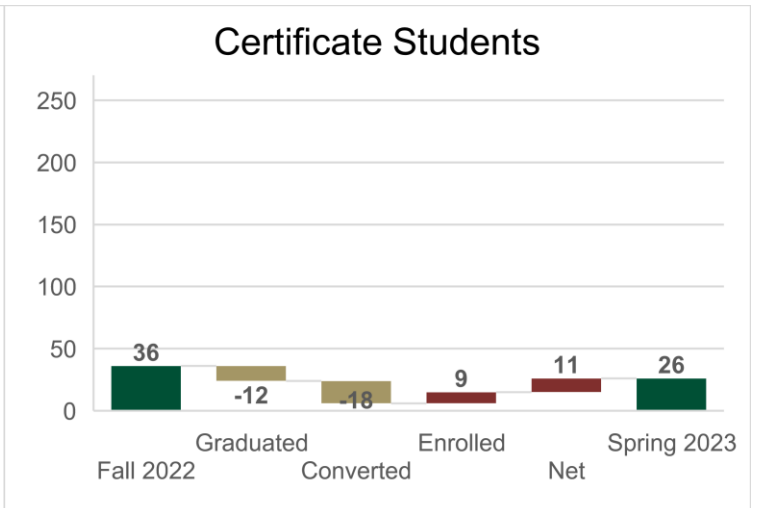

# Data Science & Business Analytics: Spring 2023

Admission Rate: **47%**  
 Average Age: **25**  
 Certificate Conversion Rate: **4%**  
 International Students: **37%**  
 Average GRE Quantitative: **162/170**  
 Average GRE Verbal: **151/170**  
 Average TOEFL: **98/120**  
 Average IELTS: **7/9**  
 Average Duolingo: **125/160**  
 Average GPA: **3.2/4**