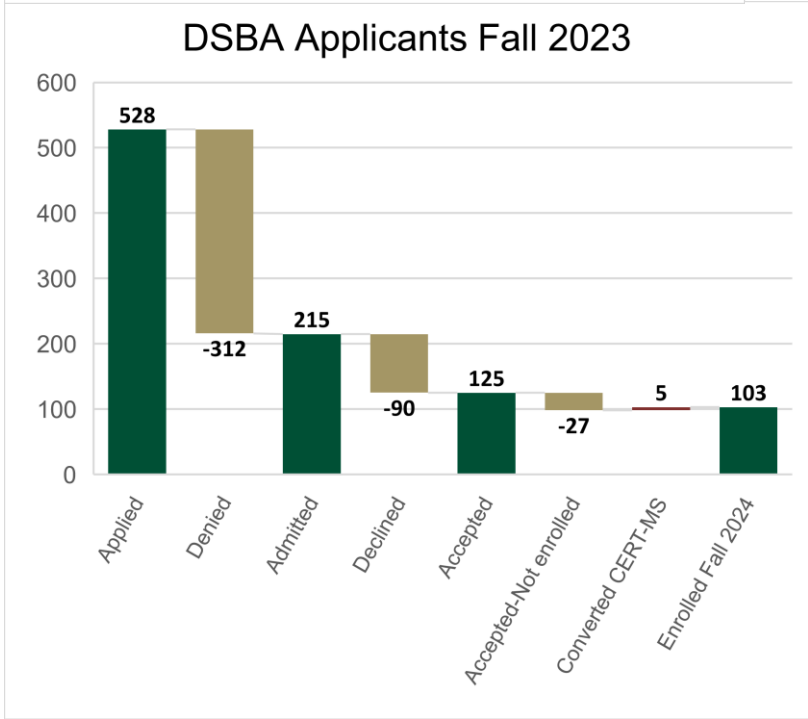

DSBA Annual Enrollment Trends 2018 - 2023

Data Science & Business Analytics: Fall 2023

Admission Rate: **41%**
 Average Age: **25**
 Certificate Conversion Rate: **2%**
 International Students: **42%**
 Average GRE Quantitative: **166/170**
 Average GRE Verbal: **154/170**
 Average TOEFL: **101/120**
 Average IELTS: **7.1/9**
 Average Duolingo: **129/160**
 Average GPA: **3.3/4**

Data Science & Business Analytics

Trends 2018 - 2023