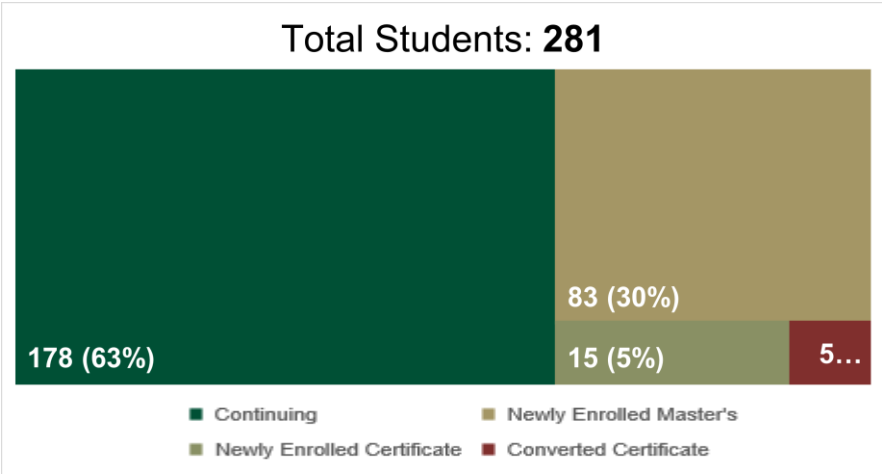

DSBA Annual Enrollment Trends 2018 - 2023

Data Science & Business Analytics: Fall 2023

Admission Rate: **41%**
 Average Age: **25**
 Certificate Conversion Rate: **2%**
 International Students: **42%**
 Average GRE Quantitative: **166/170**
 Average GRE Verbal: **154/170**
 Average TOEFL: **101/120**
 Average IELTS: **7.1/9**
 Average Duolingo: **129/160**
 Average GPA: **3.3/4**