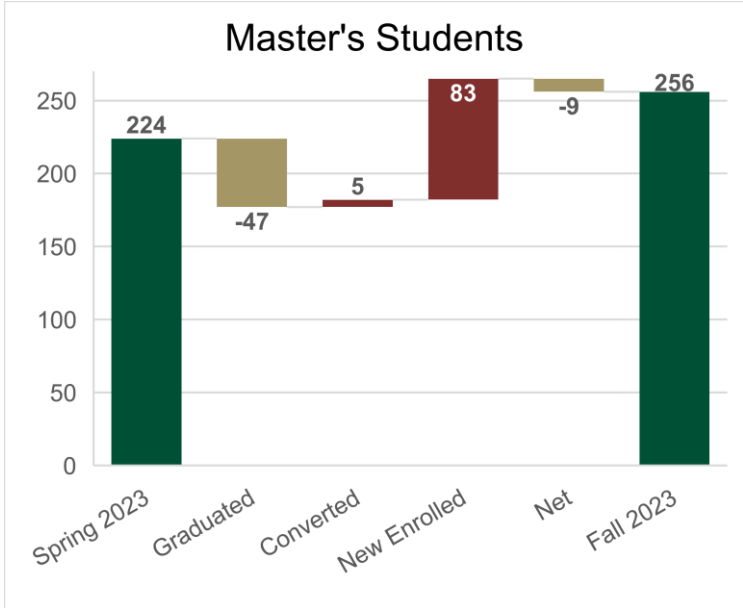

DSBA Annual Enrollment Trends 2018 - 2023

Data Science & Business Analytics: Fall 2023

Admission Rate: **41%**
 Average Age: **25**
 Certificate Conversion Rate: **2%**
 International Students: **42%**
 Average GRE Quantitative: **166/170**
 Average GRE Verbal: **154/170**
 Average TOEFL: **101/120**
 Average IELTS: **7.1/9**
 Average Duolingo: **129/160**
 Average GPA: **3.3/4**