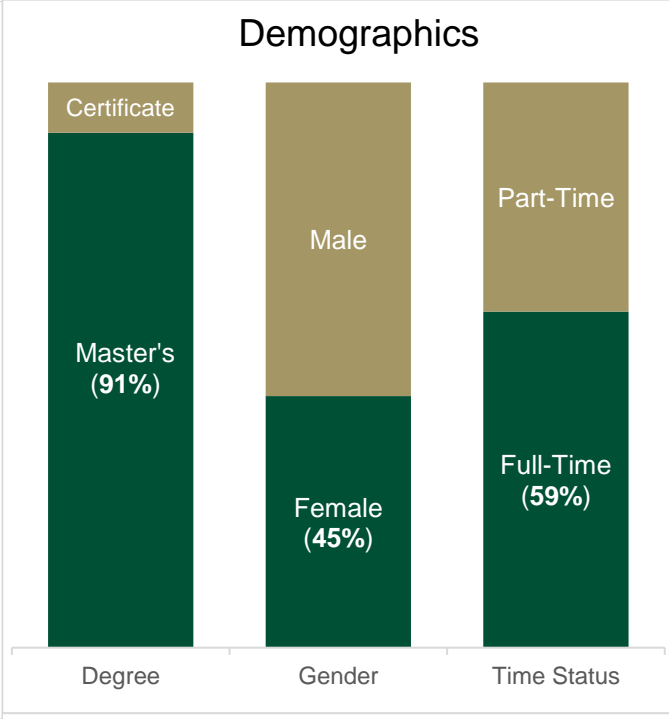

DSBA Annual Enrollment Trends 2018 - 2023

Data Science & Business Analytics: Fall 2023

Admission Rate: **41%**
 Average Age: **25**
 Certificate Conversion Rate: **2%**
 International Students: **42%**
 Average GRE Quantitative: **166/170**
 Average GRE Verbal: **154/170**
 Average TOEFL: **101/120**
 Average IELTS: **7.1/9**
 Average Duolingo: **129/160**
 Average GPA: **3.3/4**