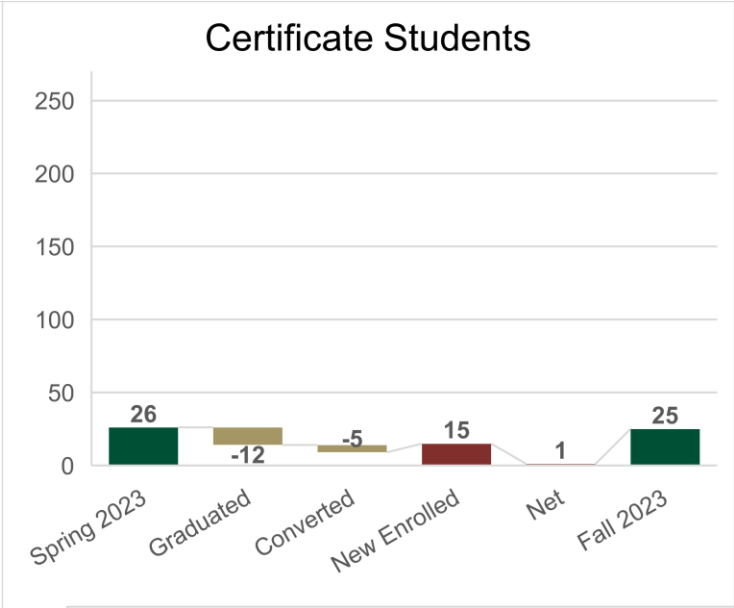

DSBA Annual Enrollment Trends 2018 - 2023

Data Science & Business Analytics: Fall 2023

Admission Rate: **41%**
 Average Age: **25**
 Certificate Conversion Rate: **2%**
 International Students: **42%**
 Average GRE Quantitative: **166/170**
 Average GRE Verbal: **154/170**
 Average TOEFL: **101/120**
 Average IELTS: **7.1/9**
 Average Duolingo: **129/160**
 Average GPA: **3.3/4**

Data Science & Business Analytics

Trends 2018 - 2023