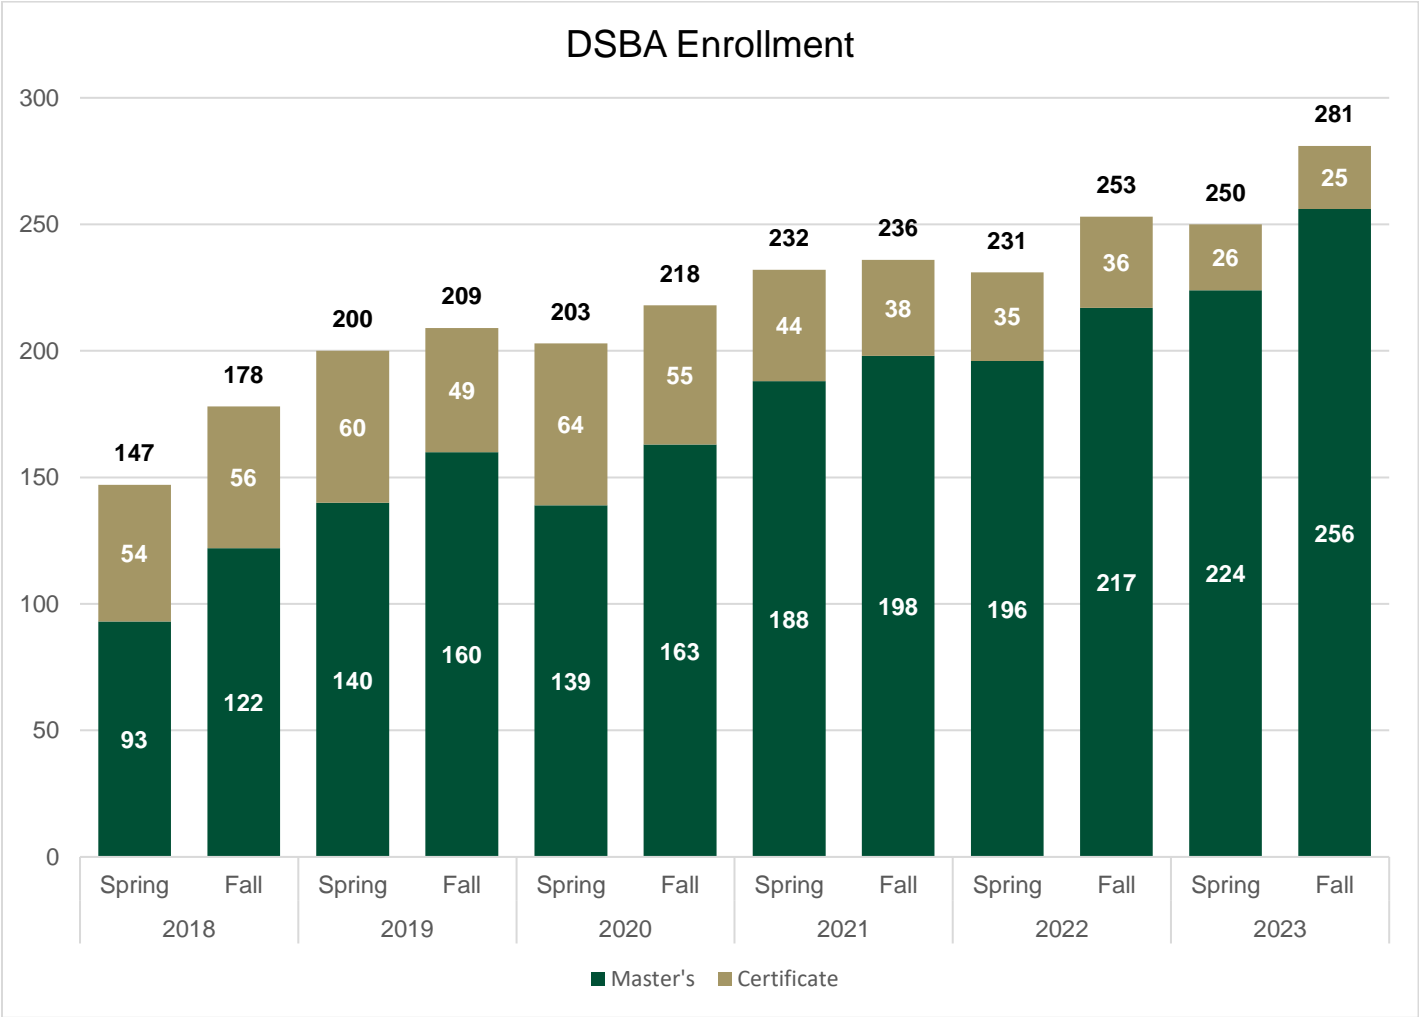

DSBA Annual Enrollment Trends 2018 - 2023

Data Science & Business Analytics: Fall 2023

Admission Rate: **41%**
 Average Age: **25**
 Certificate Conversion Rate: **2%**
 International Students: **42%**
 Average GRE Quantitative: **166/170**
 Average GRE Verbal: **154/170**
 Average TOEFL: **101/120**
 Average IELTS: **7.1/9**
 Average Duolingo: **129/160**
 Average GPA: **3.3/4**

Data Science & Business Analytics

Trends 2018 - 2023